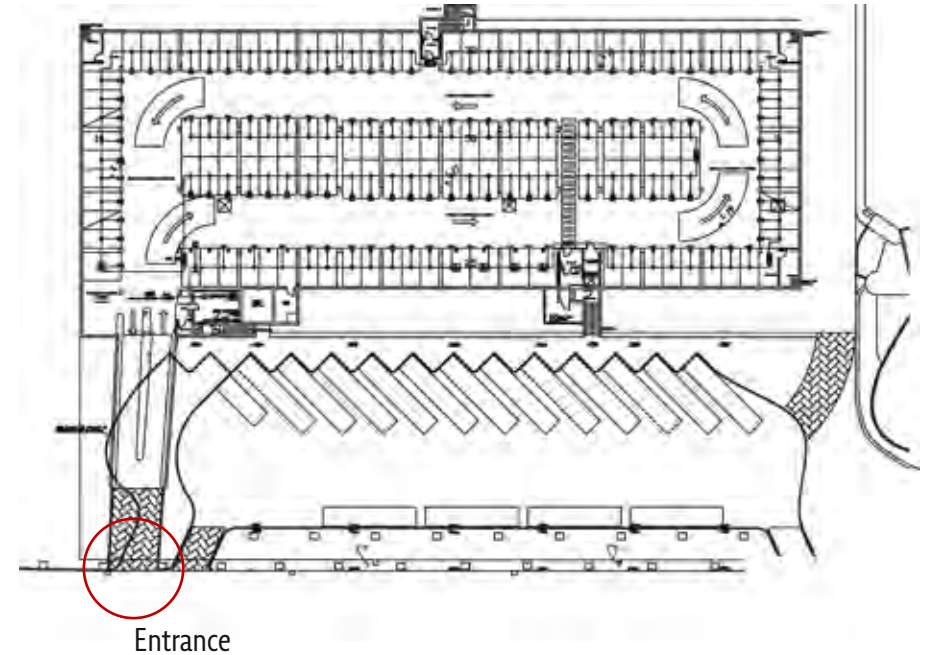

PARKING

MEDIDAS Y CAPACIDADES

	sqm	Height (meters)		
Indoor parking	3.000	2,20	125	
Outdoor parking	1.800 aprox.			16

Equipment available

- Electricity supply
- Sockets
- Drainage System
- 24 hour security
- Controlled Access

Optional

- Possibility of hiring security company
- Possibility of hiring extra staff from different areas to support your event