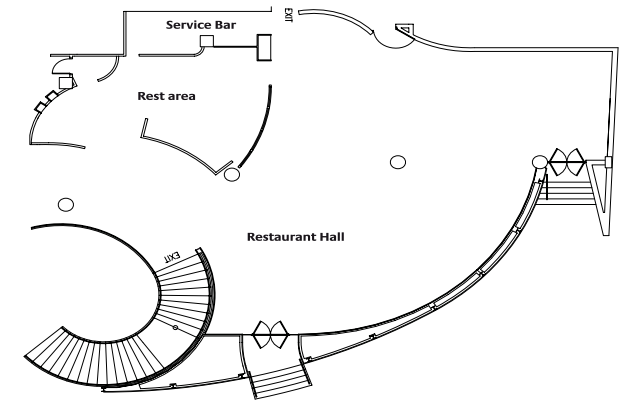

The Palma Aquarium Ocean Room has been purposely built as an assembly and conference room and is used as a multifunctional space. This luxurious room is spacious, soundproof and is totally detached from the rest of the building with an independent access in the shape of a grand vessel bow. Its panoramic glass windows bestow natural sunlight and unveil breathtaking sea views. Fully equipped with a high tech projector and remote control screen, DVD-CD player, internet access, detachable stage, black out blinds and air conditioning, which are all state of the art and user friendly. This makes The Ocean Room at Palma Aquarium one of the most exclusive and superior venues in Mallorca to organise seminars, conferences or presentations.

NEPTUNO Room

SIZE AND CAPACITY

Location	sqm	Height (metres)	Cocktail	Theatre	School	Banquet
Neptuno	262	2,40 to 5	220 PAX.	-	-	120 PAX.

The Neptuno Restaurant is an open space reached through the Neptuno Hall, especially designed to hold cocktail parties and banquets. It affords magnificent views through big glass windows that are adjacent to the Neptuno Terrace. The Neptuno Restaurant is the perfect place to celebrate your choice of event whilst enjoying spectacular Mallorcan sunsets.

SHARK TANK Area

BIG BLUE Room

H₂O Room

SIZE AND CAPACITY

Location	sqm	Height (metres)	Cocktail	Theatre	School	Banquet
Big Blue	109	3,10	140 PAX.	-	-	50 PAX.
H ₂ O	110	3,50	80 PAX.	-	80 PAX.	-

The big blue is the deepest shark tank in Europe and is the allocated area where special events and banquets are held, being the most exclusive and secluded space in PAQ.