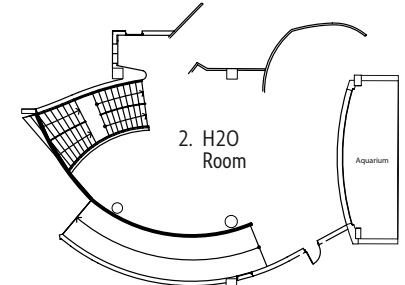

SHARK TANK Area

BIG BLUE Room

H₂O Room

SIZE AND CAPACITY

Location	sqm	Height (metres)	Cocktail	Theatre	School	Banquet
Big Blue	109	3,10	140 PAX.	-	-	50 PAX.
H₂O	110	3,50	80 PAX.	-	80 PAX.	-

The big blue is the deepest shark tank in Europe and is the allocated area where special events and banquets are held, being the most exclusive and secluded space in PAQ.

This immense aquarium offers a tranquil underwater sanctuary characteristic of the deep seas. Its relaxed and soothing atmosphere makes a perfect place for any guest to de-stress and unwind. You will be hypnotised by the huge variety of beautiful fish and sharks who dominate the crystal sapphire blue water. Messages from a diver inside the tank can be delivered to your party, which is a superb way to surprise those present and make your communication poignant and memorable. Events in the Big Blue take place only in the evening under distinct and special lighting conditions accompanied by soft background music in harmony with this unique and intimate setting.