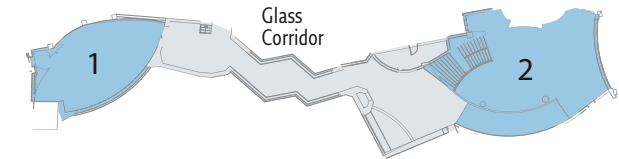

SHARK TANK Area

BIG BLUE Room

H₂O Room

SIZE AND CAPACITY

Location	sqm	Height (metres)	Cocktail	Theatre	School	Banquet
Big Blue	109	3,10	140 PAX.	-	-	50 PAX.
H ₂ O	110	3,50	80 PAX.	-	80 PAX.	-

The big blue is the deepest shark tank in Europe and is the allocated area where special events and banquets are held, being the most exclusive and secluded space in PAQ.

MEDITERRANEAN GARDENS

SIZE AND CAPACITY

Location	sqm	Height (metres)	Cocktail	Theatre	School	Banquet
Gardens	197	5	300 PAX.	-	-	220 PAX.

The joys of nature in all its splendour will add value and enjoyment to any celebration.